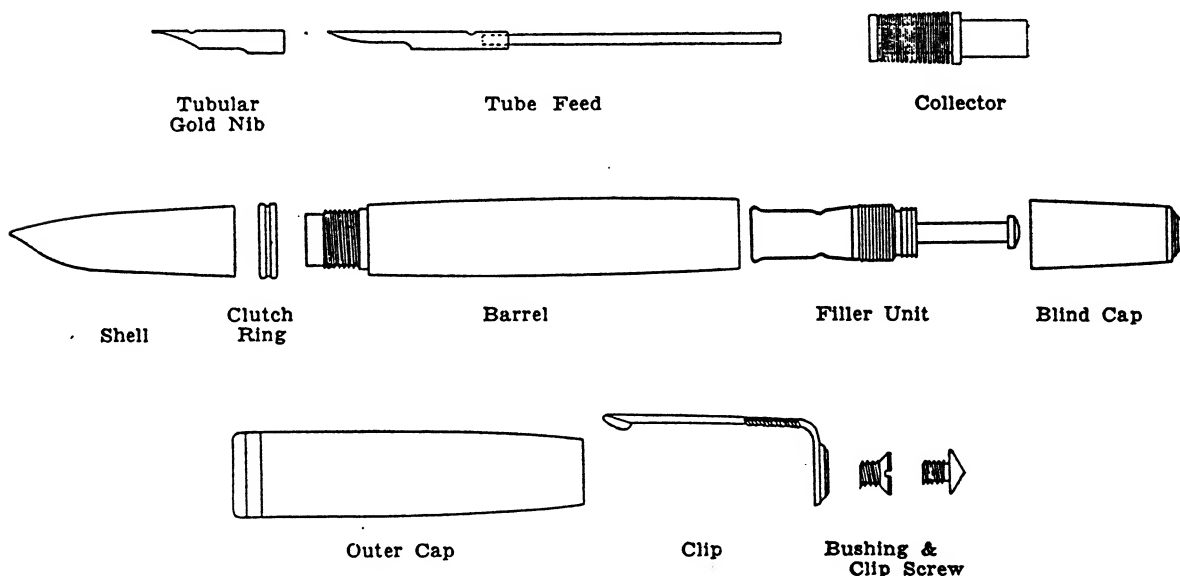

Parts for Parker "51" Pens

List Price	$50.00 Heirloom	$25.00 Heritage	$17.50 Signet	$15.00 Gold Cap	$12.50 Silver Cap
Nib Assembly ..... (Nib, tube feed and collector)	4.50	4.50	4.50	4.50	4.50
Tubular Gold Nib	3.50	3.50	3.50	3.50	3.50
Tube Feed.....	.30	.30	.30	.30	.30
Collector	.70	.70	.70	.70	.70
Barrel Assembly	4.95	4.95	4.95	3.95	3.95
(Barrel, filler unit and blind cap)					
Barrel	1.80	1.80	1.80	1.80	1.80
Filler Unit	.60	.60	.60	.60	.60
Blind Cap	1.50	1.50	1.50	.50	.50
Shell	.90	.90	.90	.90	.90
Clutch Ring	.15	.15	.15	.15	.15
Cap Assembly	41.70	21.70	9.70	7.20	4.70
(Cap, clip, bushing and clip screw)					
Outer Cap	29.00	9.00	9.00	6.50	4.00
Clip	12.60	12.60	.60	.60	.60
Bushing	.05	.05	.05	.05	.05
Clip Screw	.05	.05	.05	.05	.05